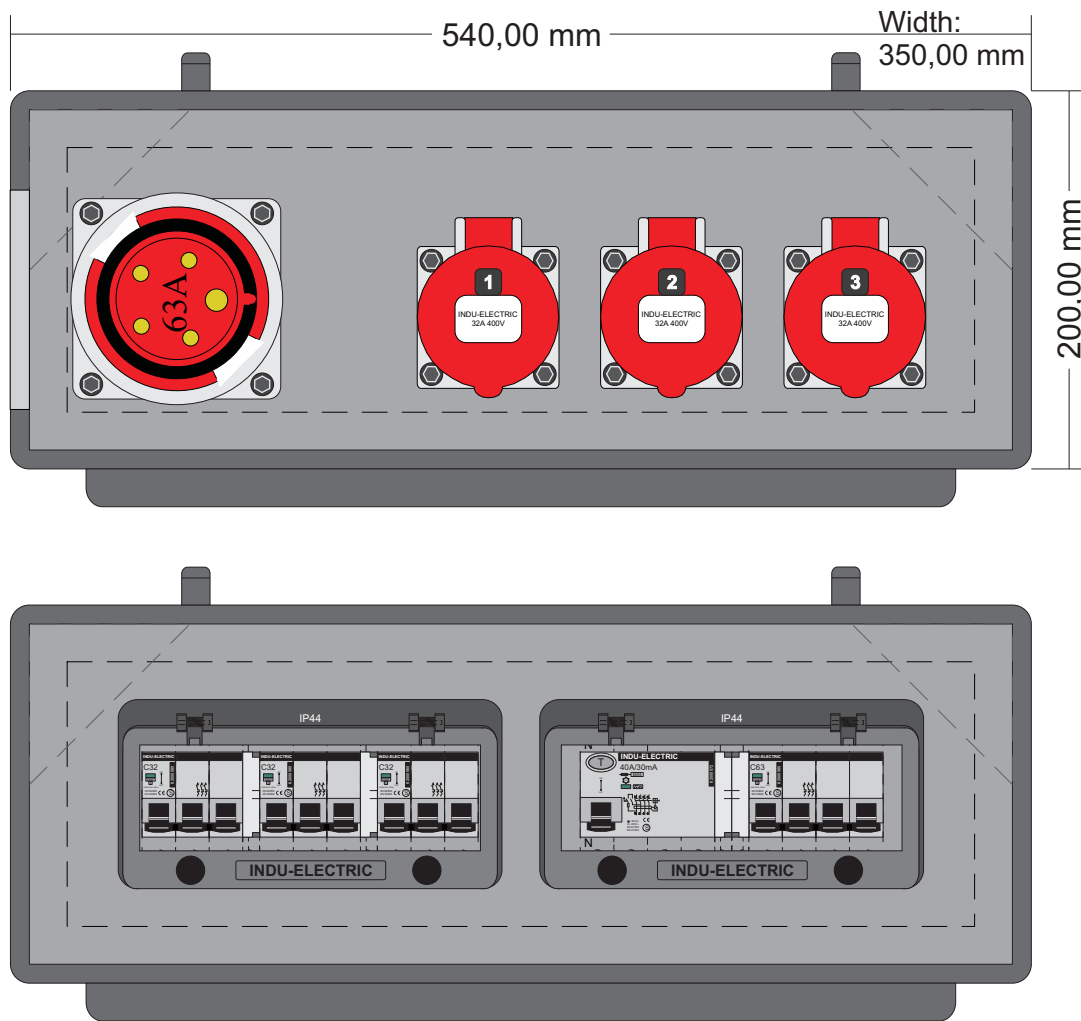

Input Type Appliance plug 63A 400V 5P 1x Main MCB 63A "C" 3P+N	Branch Devices 3 x CEE 32A 400V 5pol.	Protection 3 x MCB 32A "C" 3pol. 1 x RCD 63A 30mA 4pol.
Dimensions Length: 540,00 mm Height: 200,00 mm Width: 350,00 mm	Rating Rated Voltage: 230/400V ~ Rated Current: 63A / 50/60Hz IP 44	Options